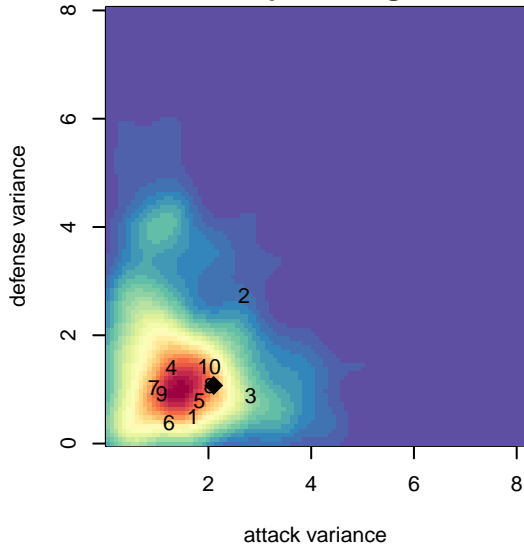

# Kitsap Alliance Red G04

Westsound FC  
 Silverdale, WA  
 G04 total strength=1391  
 attack=9.38 defense=6.4  
 fall league = RCL G04 Div 3  
 notes= A

alt names used:  
 Kitsap Alliance FC – G04 A  
 Kitsap Alliance FC – G04A  
 Kitsap Alliance FC – G04A  
 Kitsap Alliance FC – G04 A

Venues played:  
 2017 Starfire Spring Classic GU14  
 2017 Labor Day Cup GU14  
 2017 RCL G04 Div 3  
 2017 WYS Presidents Cup G04 Division 1

**Kitsap Alliance Red G04**  
 Dots are actual minus expected GF (blue circles) and GA (red triangles).  
 Blue line is smoothed change in attack strength. Red is smoothed change in defense strength.

**attack and defense variance (black dot)  
relative to other teams  
and top 10 in region**

**attack and defense rating  
relative to others at age  
and all opponents in last 13 months**

**Performance relative to 13 month average**