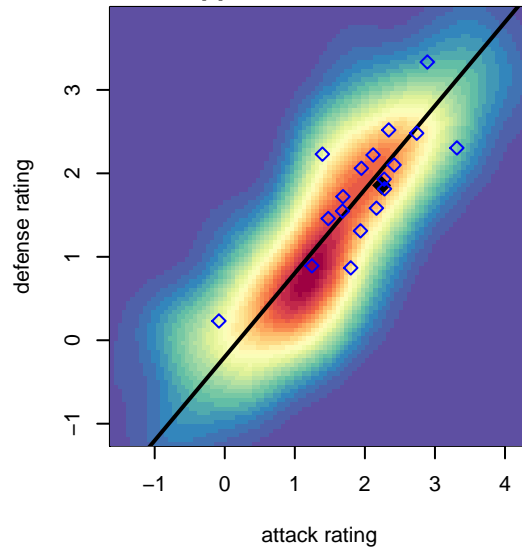

# Kitsap Alliance Red G04

Westsound FC  
 Silverdale, WA  
 G04 total strength=1391  
 attack=9.38 defense=6.4  
 fall league = RCL G04 Div 3  
 notes= A

alt names used:  
 Kitsap Alliance FC – G04 A  
 Kitsap Alliance FC – G04A  
 Kitsap Alliance FC – G04A  
 Kitsap Alliance FC – G04 A

Venues played:  
 2017 Starfire Spring Classic GU14  
 2017 Labor Day Cup GU14  
 2017 RCL G04 Div 3  
 2017 WYS Presidents Cup G04 Division 1

**Kitsap Alliance Red G04**  
 Dots are actual minus expected GF (blue circles) and GA (red triangles).  
 Blue line is smoothed change in attack strength. Red is smoothed change in defense strength.

**attack and defense variance (black dot)  
relative to other teams  
and top 10 in region**

**attack and defense rating  
relative to others at age  
and all opponents in last 13 months**

**Performance relative to 13 month average**