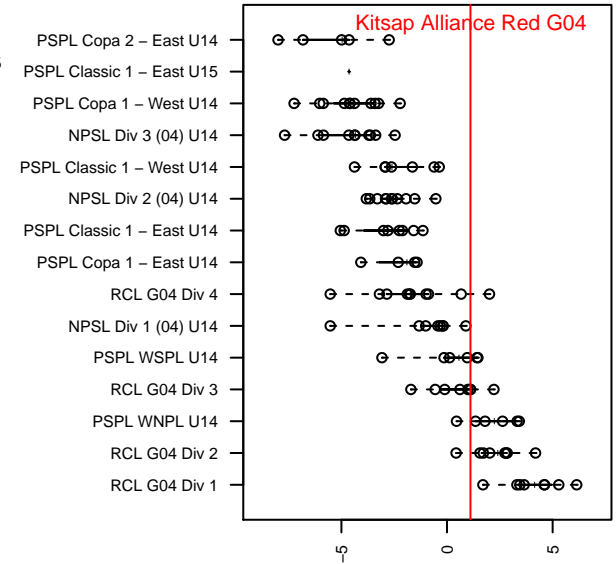

# Kitsap Alliance Red G04

Westsound FC  
 Silverdale, WA  
 G04 total strength=1391  
 attack=9.38 defense=6.4  
 fall league = RCL G04 Div 3  
 notes= A

alt names used:  
 Kitsap Alliance FC – G04 A  
 Kitsap Alliance FC – G04A  
 Kitsap Alliance FC – G04A  
 Kitsap Alliance FC – G04 A

Venues played:  
 2017 Starfire Spring Classic GU14  
 2017 Labor Day Cup GU14  
 2017 RCL G04 Div 3  
 2017 WYS Presidents Cup G04 Division 1

**Kitsap Alliance Red G04**  
 Dots are actual minus expected GF (blue circles) and GA (red triangles).  
 Blue line is smoothed change in attack strength. Red is smoothed change in defense strength.

**attack and defense variance (black dot)  
relative to other teams  
and top 10 in region**

**attack and defense rating  
relative to others at age  
and all opponents in last 13 months**

**Performance relative to 13 month average**