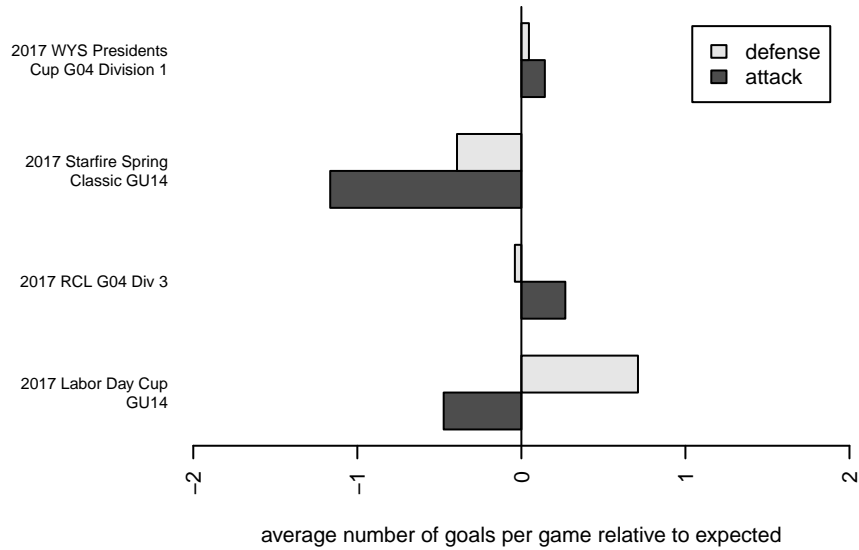

# Kitsap Alliance Red G04

Westsound FC  
 Silverdale, WA  
 G04 total strength=1391  
 attack=9.38 defense=6.4  
 fall league = RCL G04 Div 3  
 notes= A

alt names used:  
 Kitsap Alliance FC – G04 A  
 Kitsap Alliance FC – G04A  
 Kitsap Alliance FC – G04A  
 Kitsap Alliance FC – G04 A

Venues played:  
 2017 Starfire Spring Classic GU14  
 2017 Labor Day Cup GU14  
 2017 RCL G04 Div 3  
 2017 WYS Presidents Cup G04 Division 1

**Kitsap Alliance Red G04**  
 Dots are actual minus expected GF (blue circles) and GA (red triangles).  
 Blue line is smoothed change in attack strength. Red is smoothed change in defense strength.

**attack and defense variance (black dot)  
relative to other teams  
and top 10 in region**

**attack and defense rating  
relative to others at age  
and all opponents in last 13 months**

**Performance relative to 13 month average**