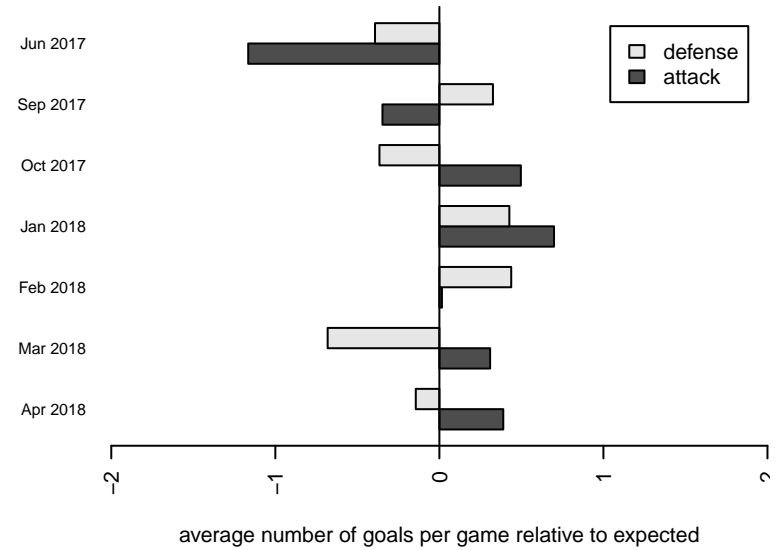

Performance relative to 13 month average