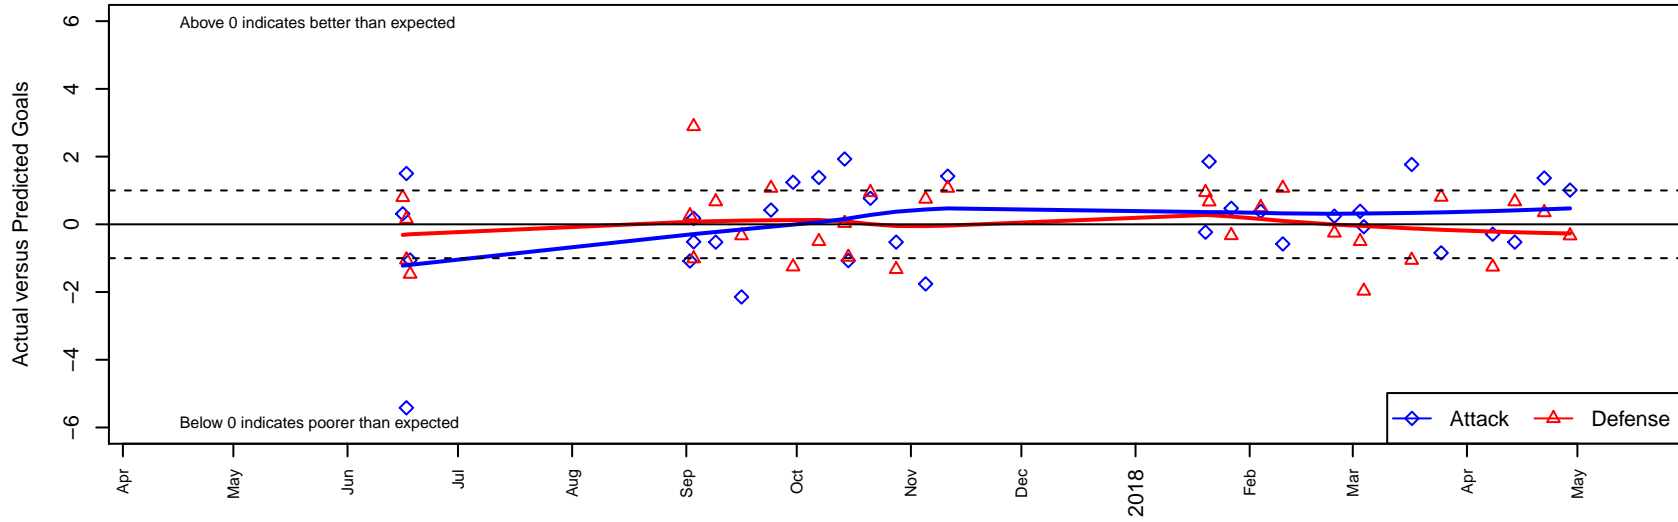

# Kitsap Alliance Red G04

Westsound FC  
 Silverdale, WA  
 G04 total strength=1391  
 attack=9.38 defense=6.4  
 fall league = RCL G04 Div 3  
 notes= A

alt names used:  
 Kitsap Alliance FC – G04 A  
 Kitsap Alliance FC – G04A  
 Kitsap Alliance FC – G04A  
 Kitsap Alliance FC – G04 A

Venues played:  
 2017 Starfire Spring Classic GU14  
 2017 Labor Day Cup GU14  
 2017 RCL G04 Div 3  
 2017 WYS Presidents Cup G04 Division 1

**Kitsap Alliance Red G04**  
 Dots are actual minus expected GF (blue circles) and GA (red triangles).  
 Blue line is smoothed change in attack strength. Red is smoothed change in defense strength.

**attack and defense variance (black dot)  
relative to other teams  
and top 10 in region**

**attack and defense rating  
relative to others at age  
and all opponents in last 13 months**

**Performance relative to 13 month average**